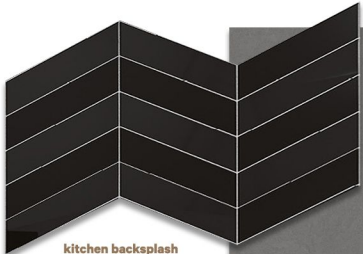

upper cabinets

paint throughout

kitchen backsplash